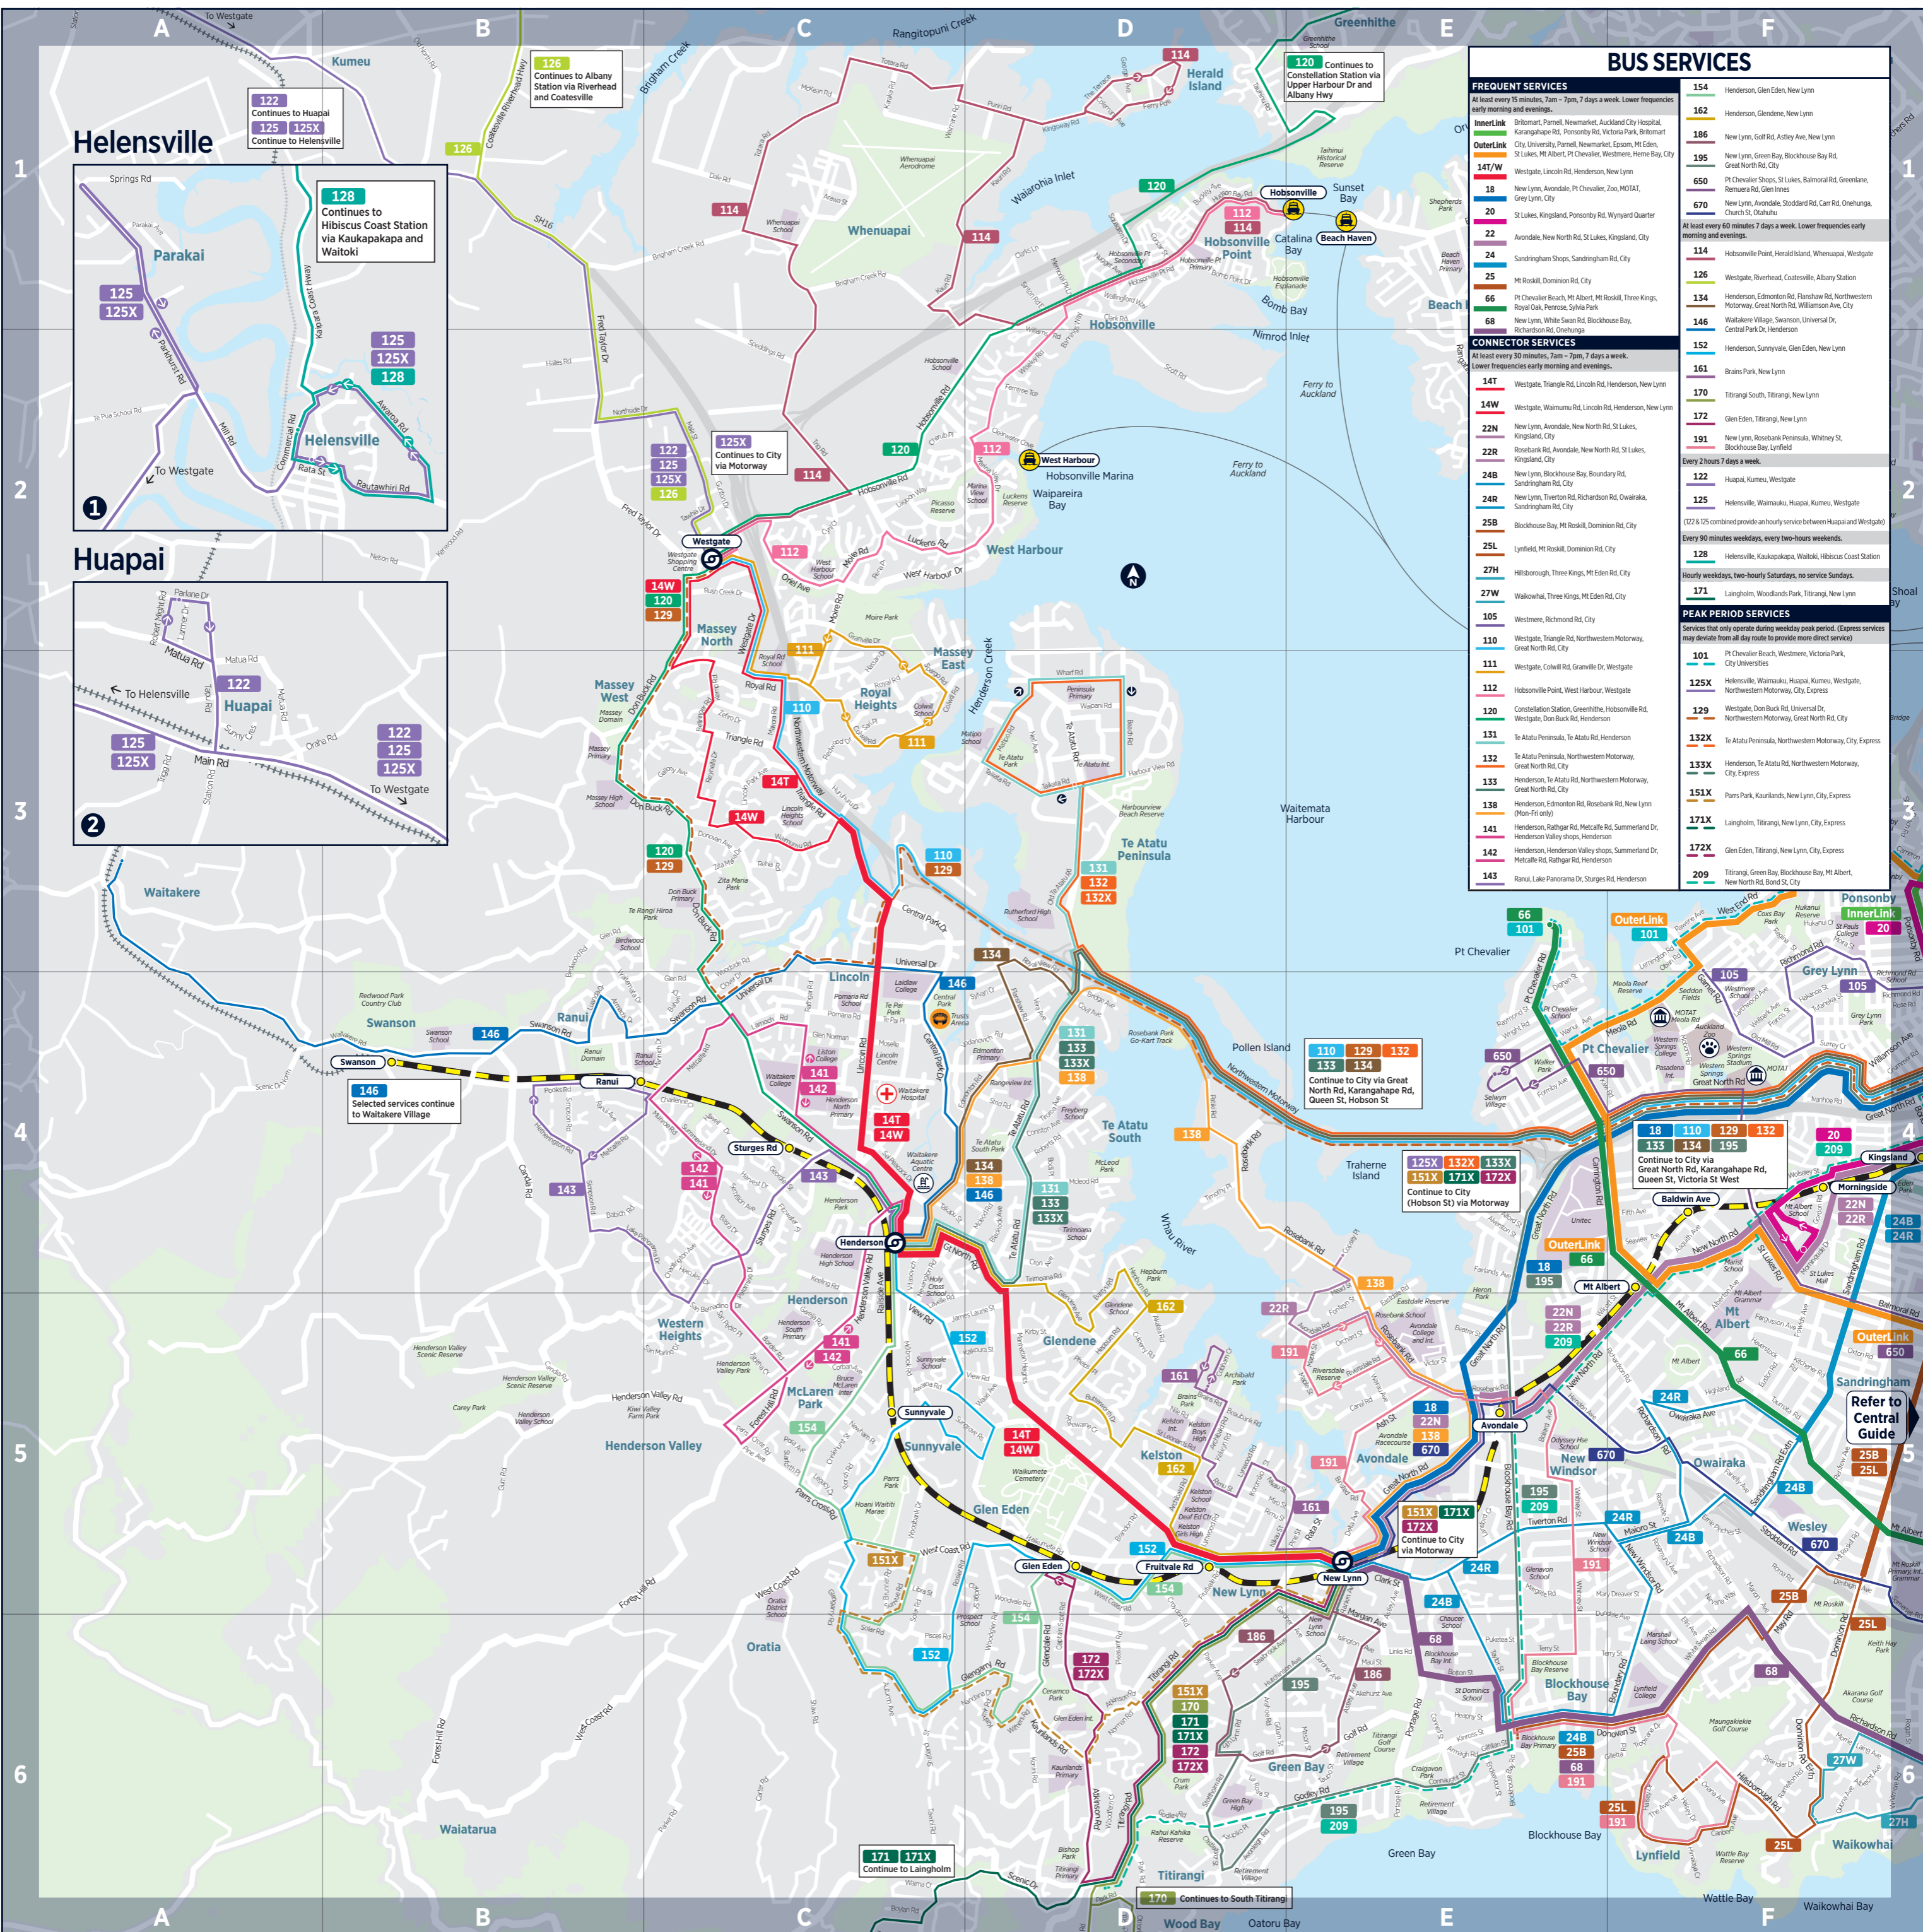

West Auckland Network Map

Index

E5	Avondale		F4	Grey Lynn		B4	Ranui		F6	Waikowhai	
E5	Avondale Station		Inset 1	Helensville		B4	Ranui Station		C4	Waitakere Hospital	
F4	Auckland Zoo		C4	Henderson		C3	Royal Heights		A3	Waitakere Village	
F4	Baldwin Ave Station		C4	Henderson Station		F5	Mt Albert		C4	Waitakere Aquatic Centre/West Wave	
E6	Blockhouse Bay		C5	Henderson Valley		F4	Mt Albert Station		F5	Wesley	
D5	Fruitvale Rd Station		D1	Herald Island		F4	Morningside Station		D2	West Harbour	
D5	Glen Eden		D1	Hobsonville		F4	MOTAT		D2	West Harbour Ferry	
D5	Glen Eden Station		D1	Hobsonville Point		E5	New Lynn		C4	Western Heights	
D5	Glendene		D1	Hobsonville Point Ferry		E5	New Lynn Station		F4	Western Springs	
E6	Green Bay		Inset 2	Huapai		E5	New Windsor		C2	Westgate	
E1	Greenhithe		D5	Kelston		C6	Oratia		C1	Whenuapai	
			B1	Kumeu		F5	Owaraka				
			C4	Lincoln Rd		Inset 1	Parakai				
						E4	Pt Chevalier