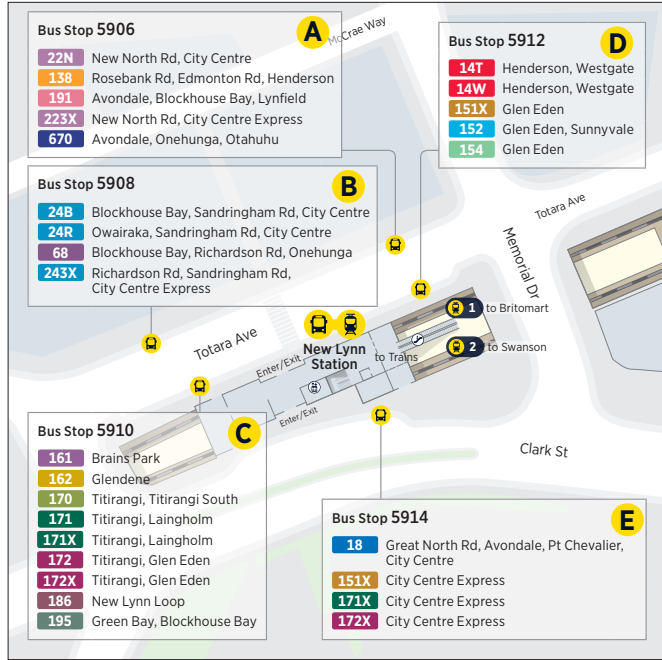

Where to connect to other services

Henderson

New Lynn

Westgate

Avondale