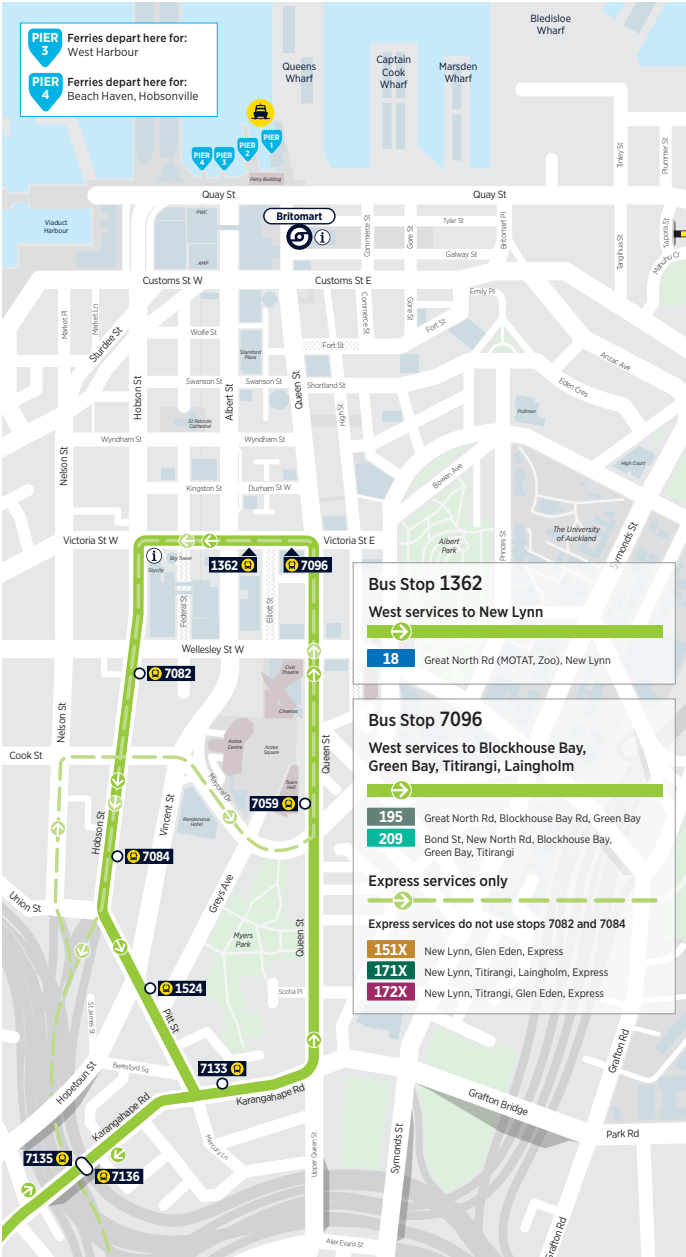

Where to catch your bus, train and ferry in the city

PIER 3 Ferries depart here for: West Harbour